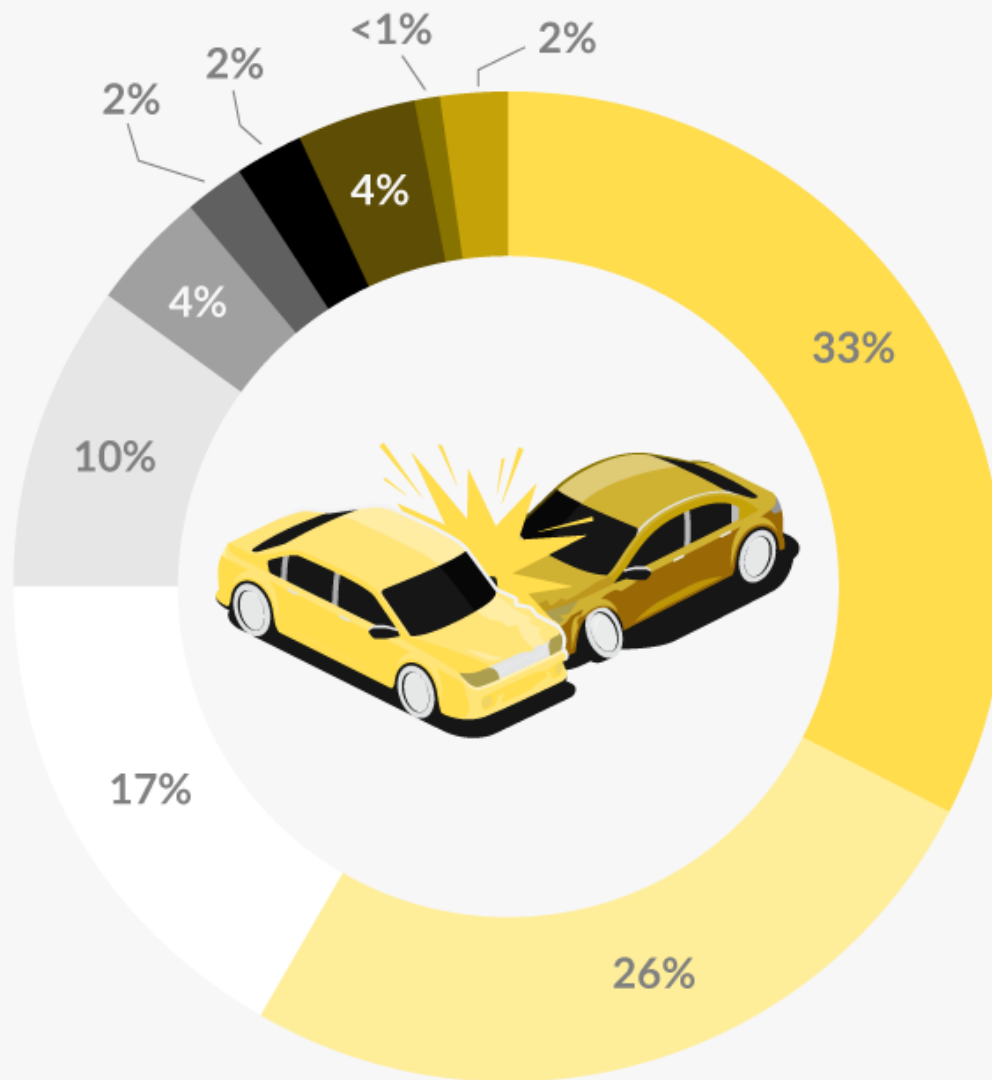

# Car Accident Statistics

BY COLLISION  
TYPE & CAUSES

## KEY

- Rear-End Collisions
- Hit Pedestrians
- Head-On Collisions
- Side-Swipe Collisions
- Parked Vehicle Collisions
- Hit Object
- 90-Degree Collisions (T-Bone)
- Side-Swipe Collisions
- Animal-Related Collisions
- Other Types of Collisions